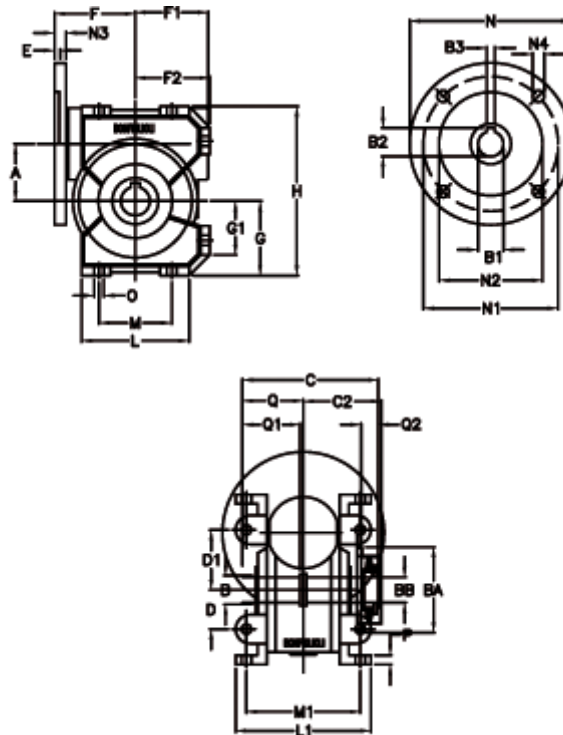

Article number: 390204903602316
 Description: Worm Gear with Torque Limiter
 VF 49-L1-U-36 P63B14

Measures

a = 49.5	C2 = 63.5	g = 64.5	N = 90	Q1 = 41
B = 25	D = 34	G1 = 46.5	N1 = 75	Q2 = 15
B1 E7 = 11	D1 = 52	H = 146.5	N2 = 60	
B2 = 12.8	Description = VF 49U-xx-63B14	H1 = 110.5	N3 = 7.0	
B3 H9 = 4	E = 3.0	L = 93	N4 = 6.0	
BA = 63	F = 70	L1 = 117	O = 8.5	
BB H7 = 14	F1 = 63	m = 63	P = 8	
C = 105	F2 = 64.5	M1 = 98.5	Q = 51.0	